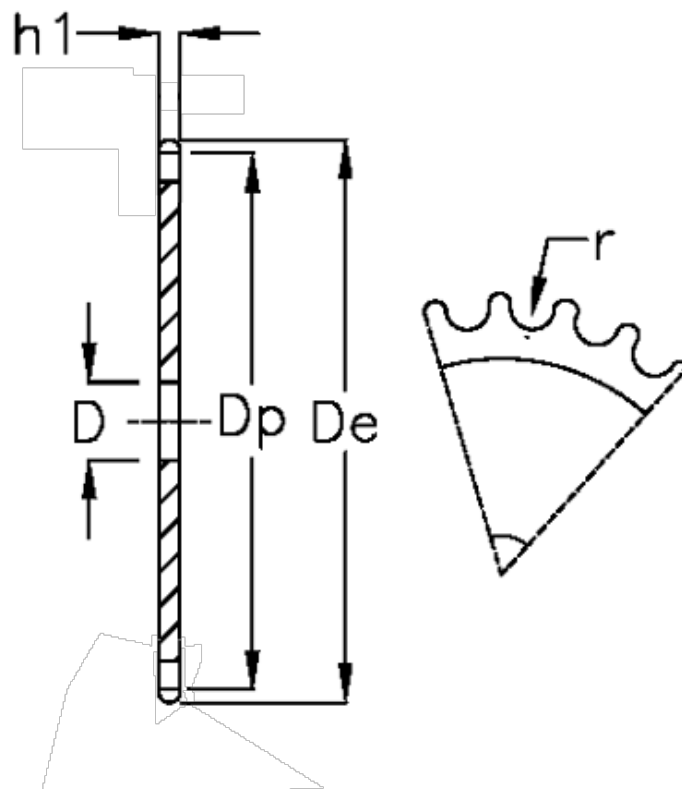

Article number: 616021005075

Description: Plate wheel 08 B-1 Z=75 simplex

## Measures

C	= 1
D	= 25
De	= 309.2
Dp	= 303.27
For chain size	= 1/2 x 5/16
For chain type	= 08 B-1
h1	= 7.2
Number of teeth	= 75

r = 8.51